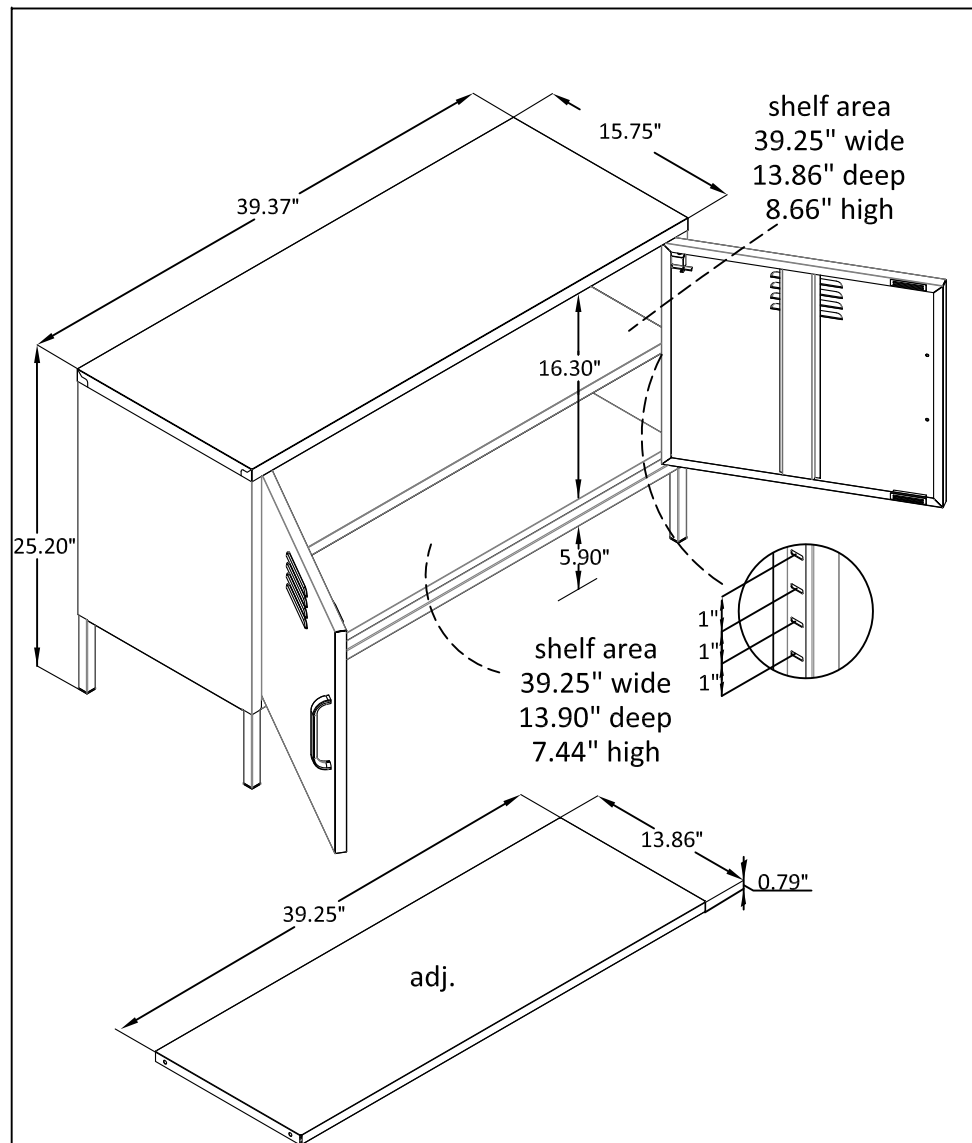

Short Two Door Locker Cabinet

4012XXXCOM

Wood Breakdown:
Total Storage: 5.07 cubic feet

Overall Product Size:
39.37" W x 15.75" D x 25.20" H
100cm W x 40cm D x 64cm H

Maximum Weight Capacities
Unit Weight: 37.04 lbs (16.70kg)