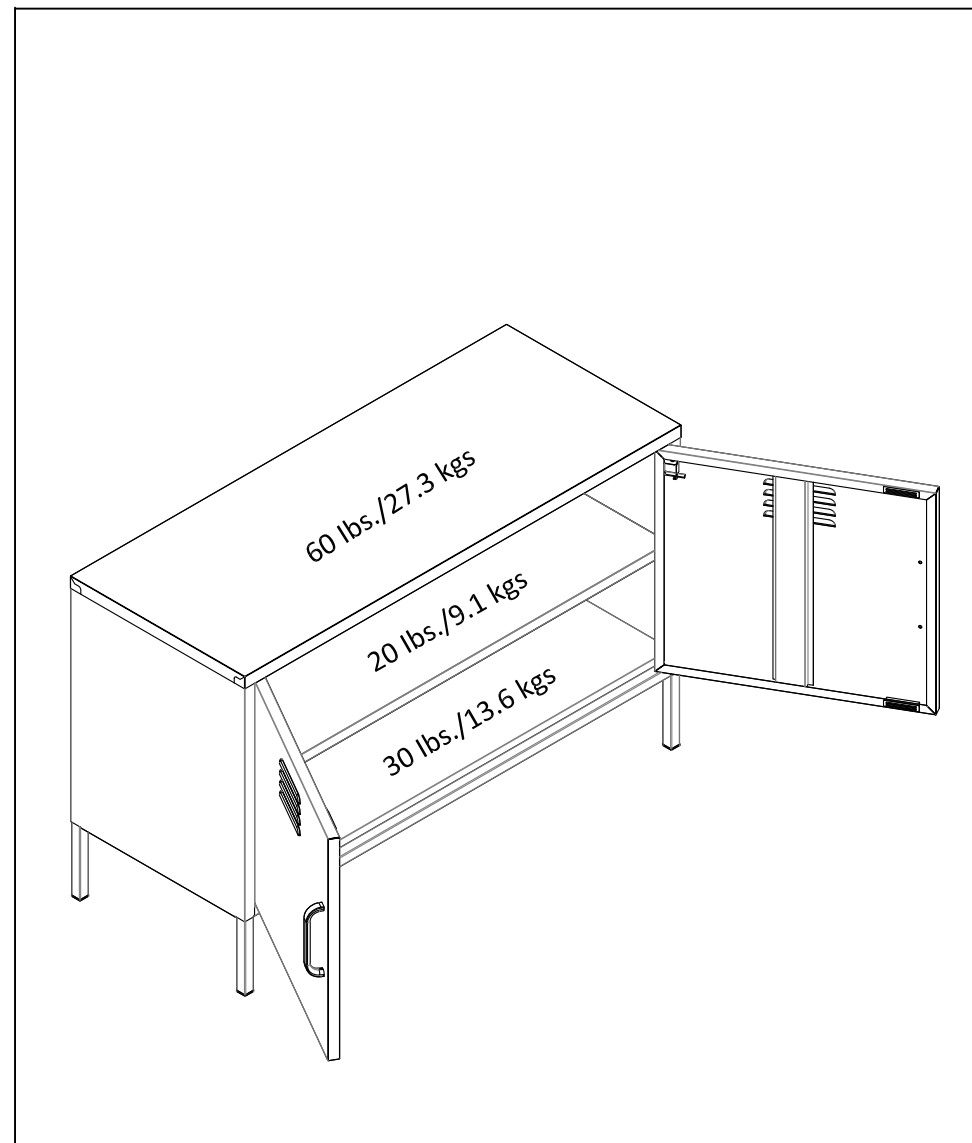

Short Two Door Locker Cabinet

4012XXXCOM

Wood Breakdown:
Total Storage: 5.07 cubic feet

Overall Product Size:
39.37" W x 15.75" D x 25.20" H
100cm W x 40cm D x 64cm H

Maximum Weight Capacities
Unit Weight: 37.04 lbs (16.70kg)